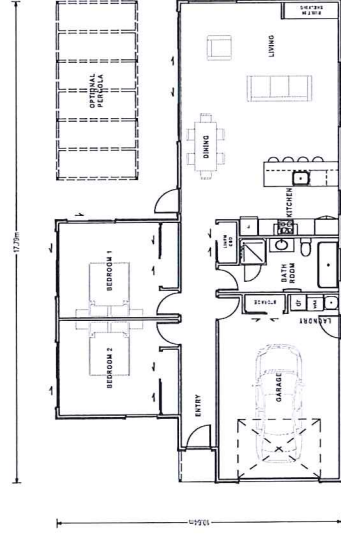

Baldwin 140m²

Design

Functional, contemporary and unique, the Baldwin is a nod to the modern barn; a compact design with plenty of personality. This two-bedroom home is the perfect place to start your journey up the property ladder, with high ceilings in the living area and distinctive architectural elements lending the property a surprising sense of space.

Features

- Contemporary exterior style
- Oversize single garage with extra storage
- Raking ceiling through living area
- Optional pergola

Related plans

- Alternative exterior - Domain (Metro)

From: \$305,550