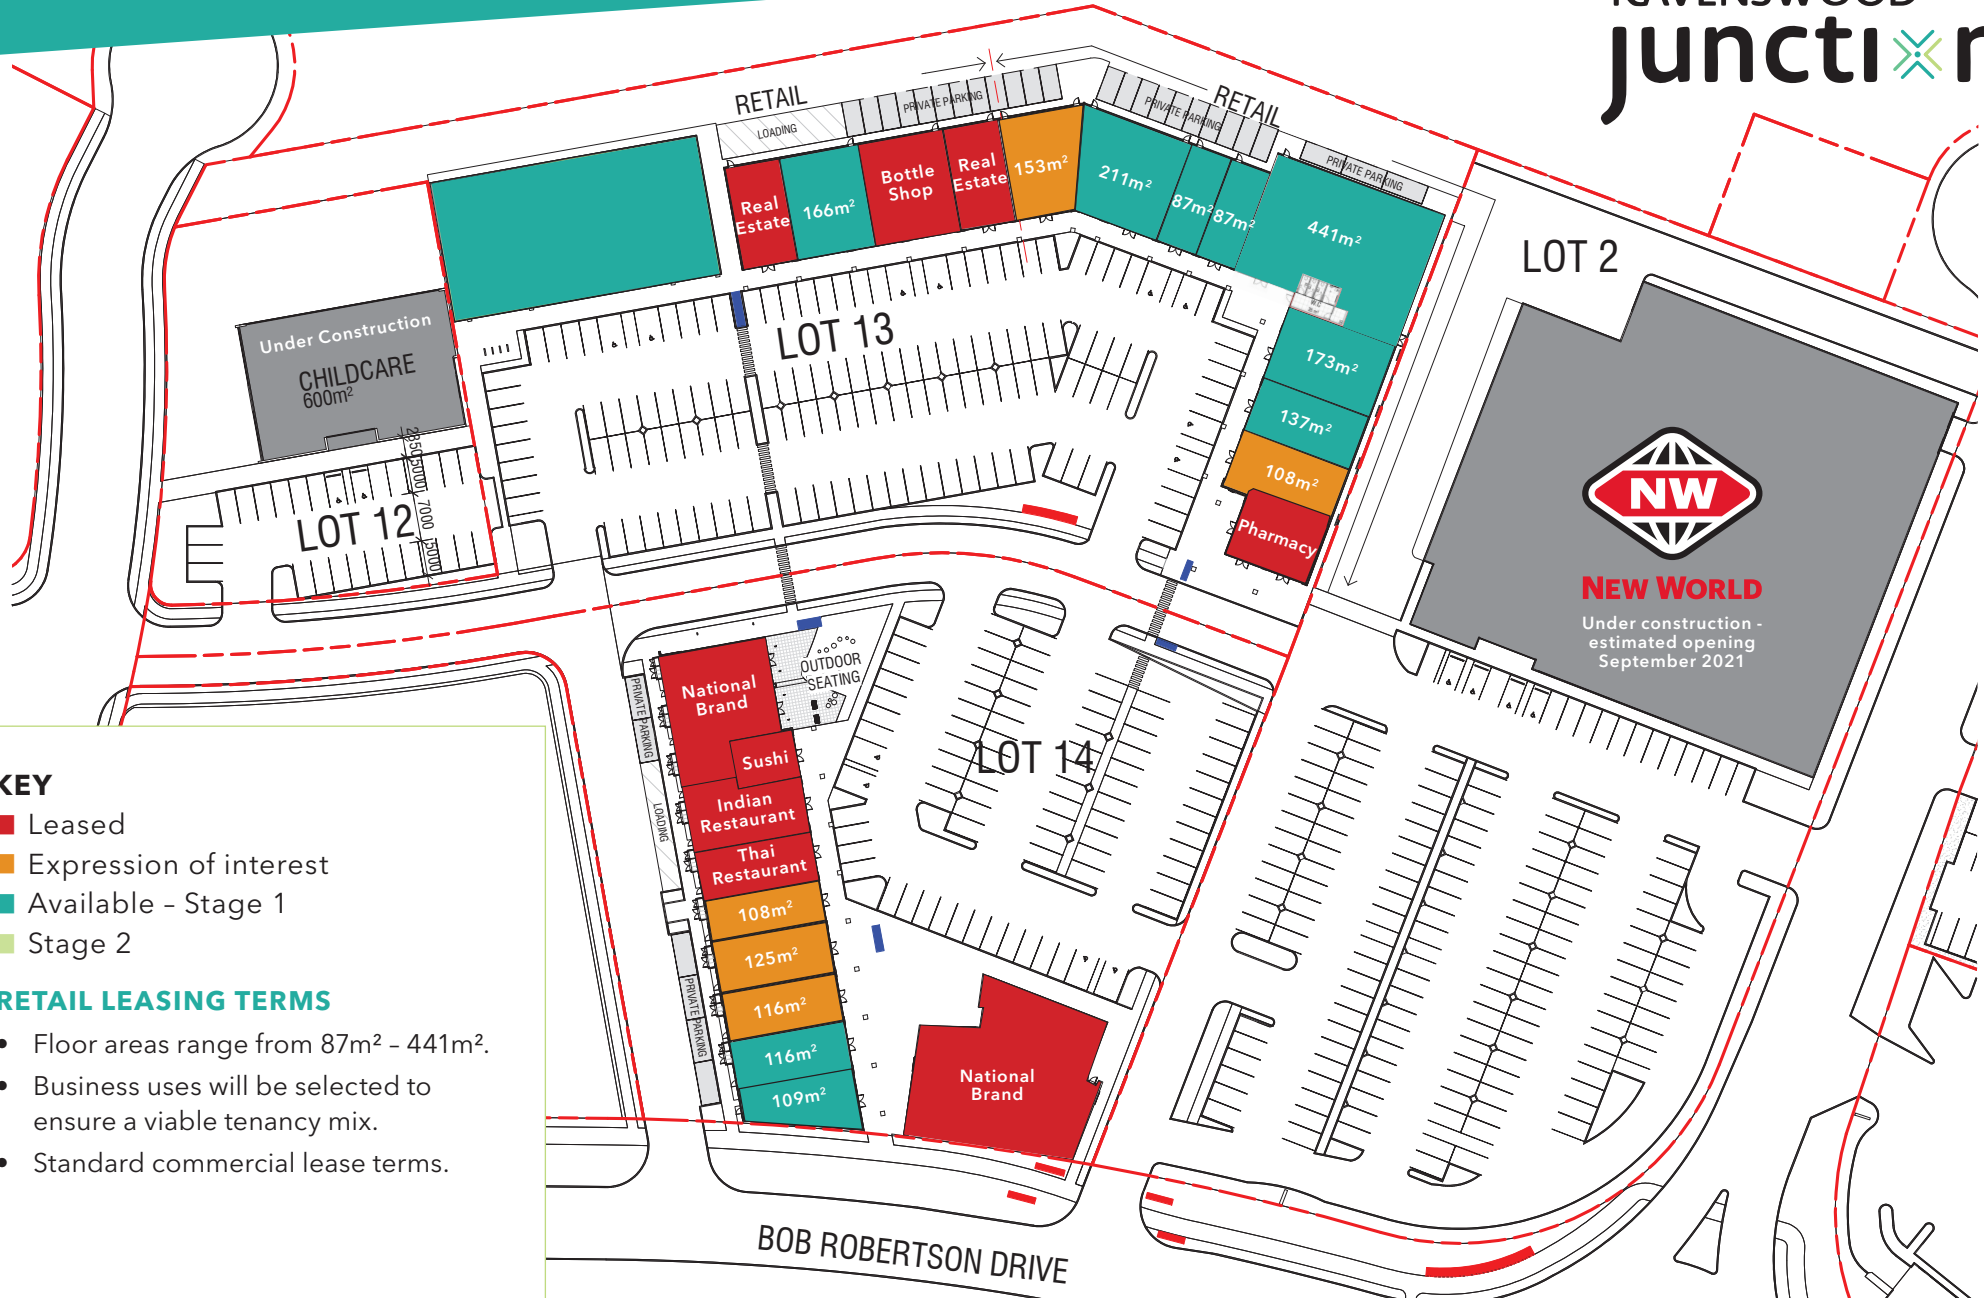

Retail Leasing

RAVENSWOOD JUNCTION

KEY

- Leased
- Expression of interest
- Available - Stage 1
- Stage 2

RETAIL LEASING TERMS

- Floor areas range from 87m² - 441m².
- Business uses will be selected to ensure a viable tenancy mix.
- Standard commercial lease terms.